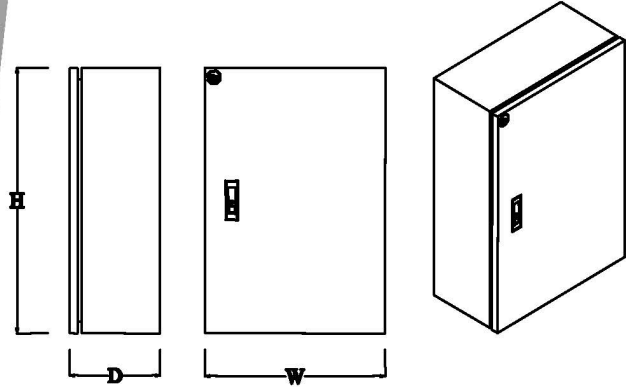

Compact Enclosures

ตู้ไซส์มาตรฐาน แบบกันฝุ่น

KKTC EQUIPMENT Co., Ltd.
Email : Marketing.kktc@gmail.com
Tel.02-044-9685 Fax.02-044-9600

ตู้ไฟ รางไฟ
เคจไอเอส

SQ

ตู้ไซส์มาตรฐาน แบบกันฝุ่น

- ตู้กันฝุ่น และกันน้ำ ขนาดมาตรฐาน IP 65 (18 ขนาด)
- ผลิตด้วยเหล็กแผ่นขาวอย่างดี (1.2 mm., 1.6 mm.)
- ออกแบบด้วยระบบคอมพิวเตอร์ Drawing Design
- ผลิตโดยเจาะขึ้นรูปด้วยระบบคอมพิวเตอร์ CNC
- พ่นด้วยสี Epoxy (Corro-Coat Gray)
- เหมาะสำหรับงานติดตั้งทั้งภายในและภายนอกอาคาร

รหัส	รุ่น	กว้าง	สูง	ลึก
Code	Size	Width	Height	Depth
KBSQ 001	1	280	350	150
KBSQ 002	2	300	450	150
KBSQ 003	3	350	450	150
KBSQ 004	4	300	450	200
KBSQ 005	5	350	450	200
KBSQ 006	6	350	500	200
KBSQ 007	7	400	500	200
KBSQ 008	8	450	600	200
KBSQ 009	9	450	600	250
KBSQ 010	10	500	600	200
KBSQ 011	11	500	600	250
KBSQ 012	12	550	700	250
KBSQ 013	13	630	750	250
KBSQ 014	14	630	900	250
KBSQ 015	15	600	1100	200
KBSQ 016	16	700	1100	200
KBSQ 017	17	800	1200	200
KBSQ 018	18	900	1200	200

Made by Order

Steel Sheet Thickness (mm.)			
1.0	1.2	1.6	2.0
Hot-Dipped Galvanizing			
Epoxy Powder Coated			
Stainless Steel